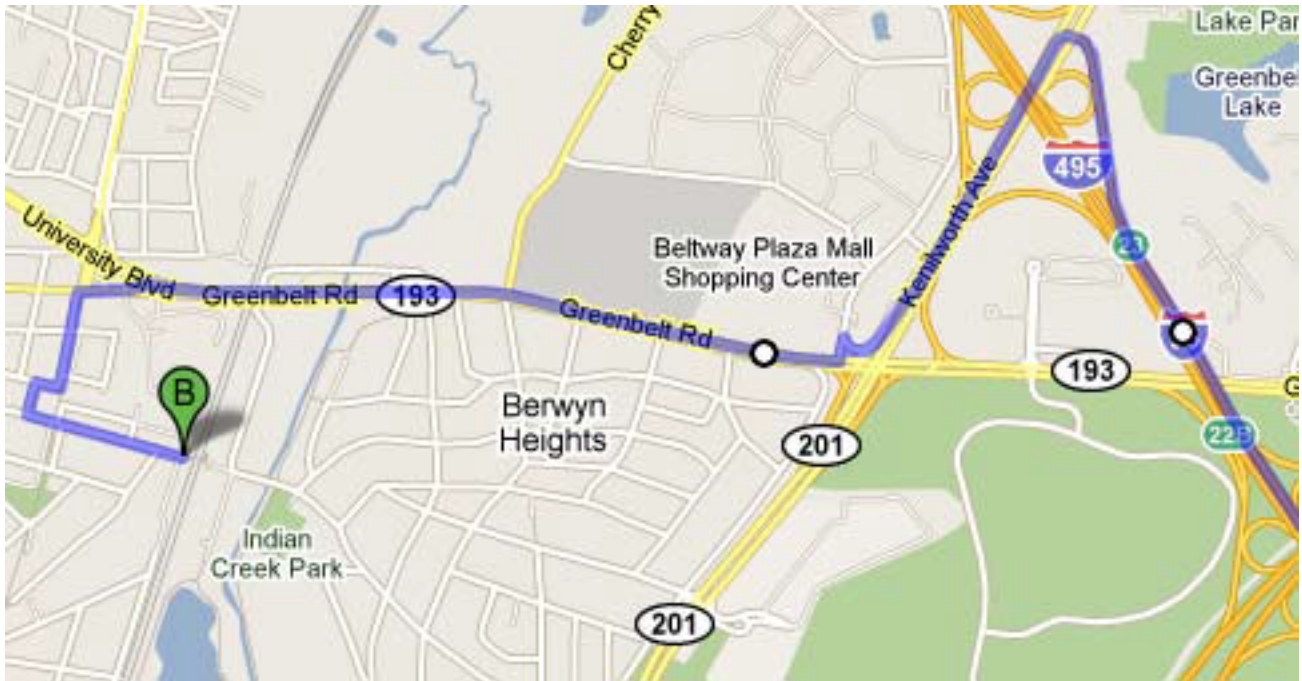

old school **DIRECTIONS** from Route 95 North

5114 Roanoke Place
College Park, MD 20740
local # 301-220-0001 / 888-372-7363

- While on **I-95 North**, get off at **Exit 22A** for **Baltimore/Washington Parkway toward Baltimore North**
- Keep **RIGHT** at the fork, follow signs for **MD-193 E/Nasa Goddard** and merge onto **MD-193 E/Greenbelt Rd**
- After 0.4 miles, make a **U-TURN**
- Stay on **Greenbelt Road** for about 2.5 miles
- Make a **LEFT** onto **Rhode Island Avenue**
- Make a **QUICK LEFT** onto **49th Street**
- Make a **LEFT** onto **Berwyn Street**
- Take Berwyn Road all the way to the end, where you will see a large pedestrian overpass
- On the left, you will see our complex